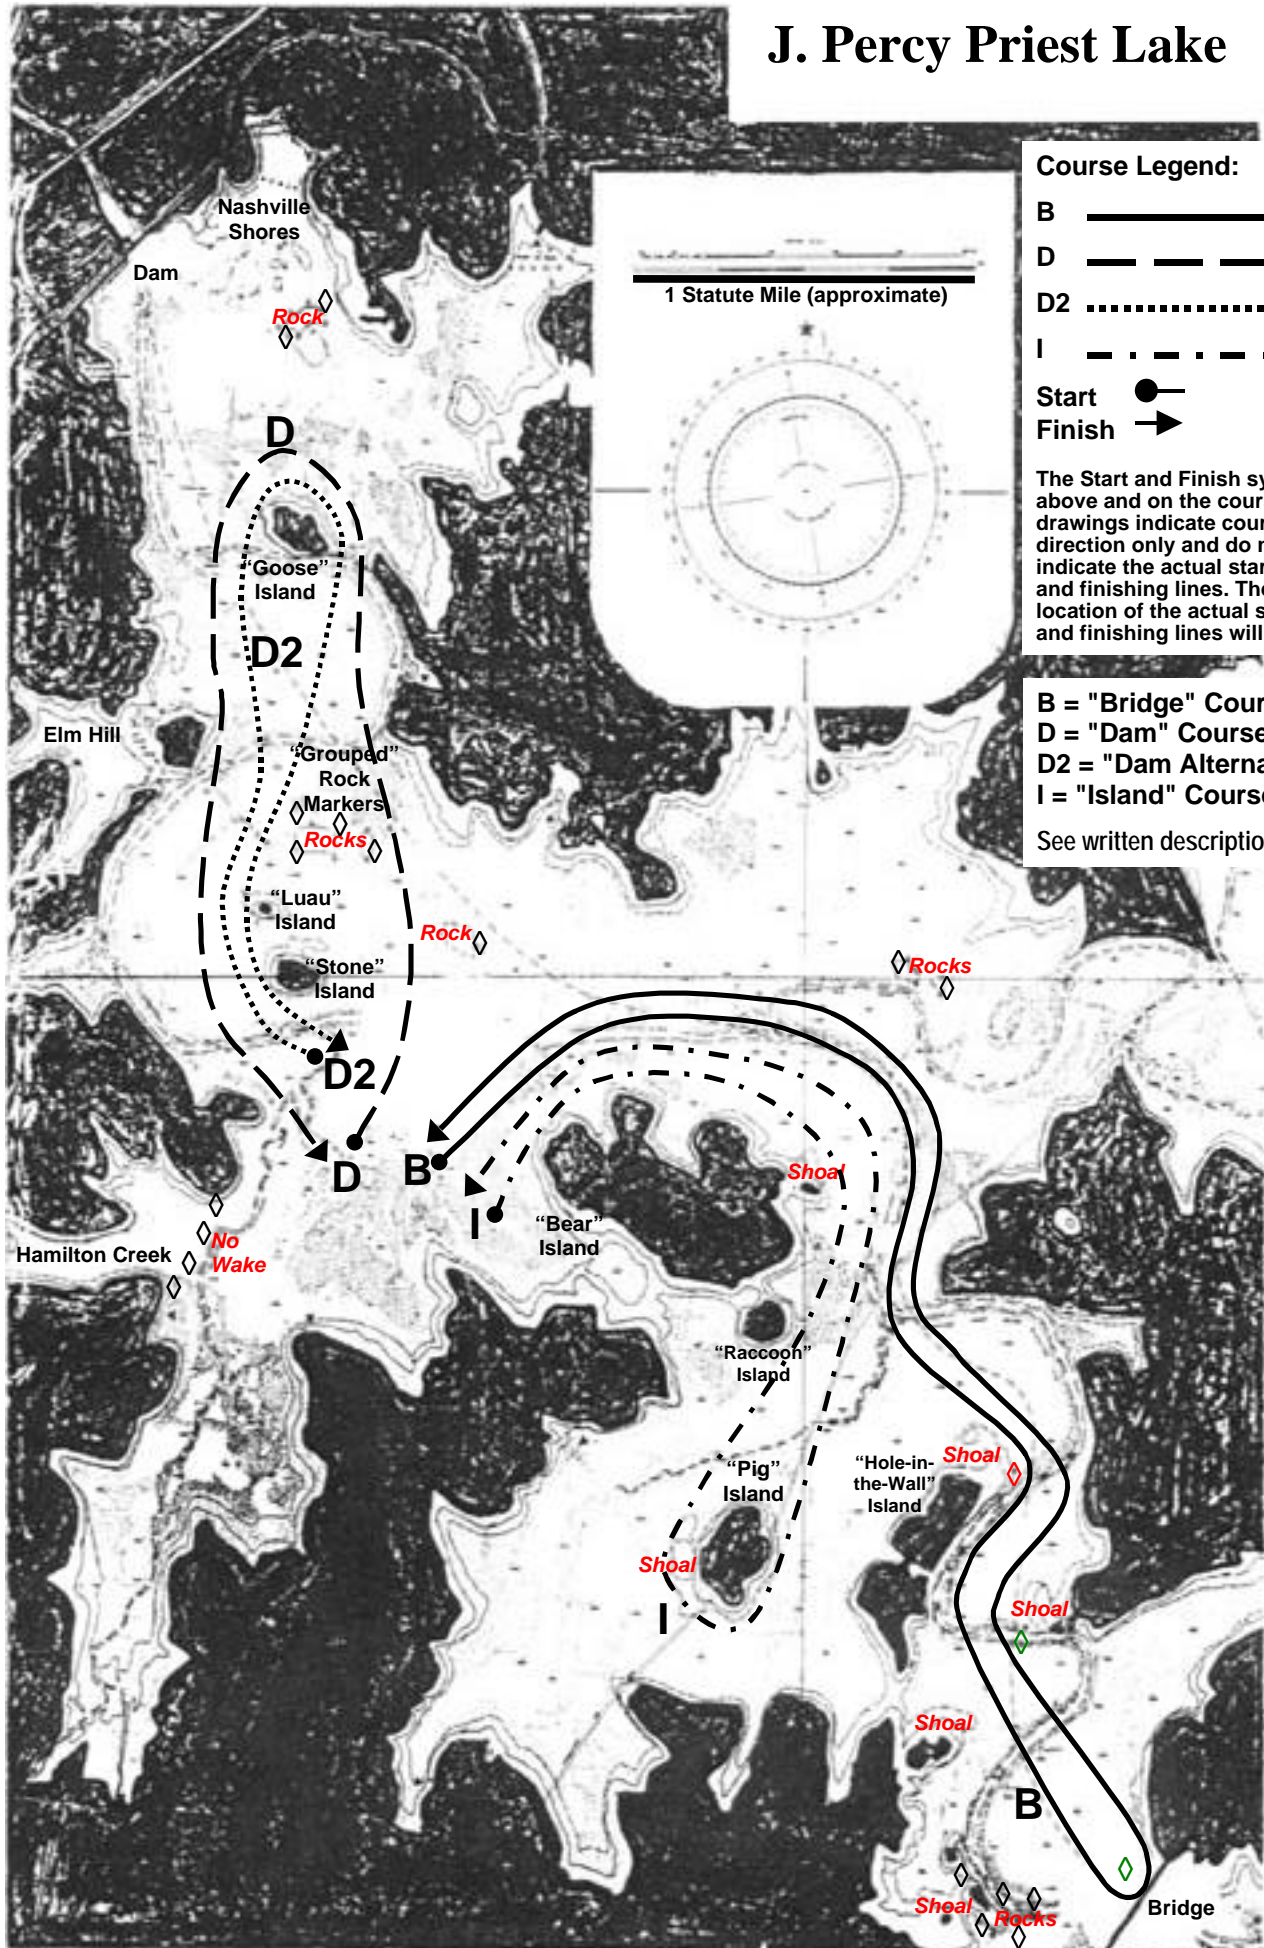

# J. Percy Priest Lake

**Course Legend:**

B

D

D2

I

Start

Finish

The Start and Finish symbols above and on the course line drawings indicate course direction only and do not indicate the actual starting and finishing lines. The location of the actual starting and finishing lines will vary.

B = "Bridge" Course  
 D = "Dam" Course  
 D2 = "Dam Alternate"  
 I = "Island" Course

See written descriptions.